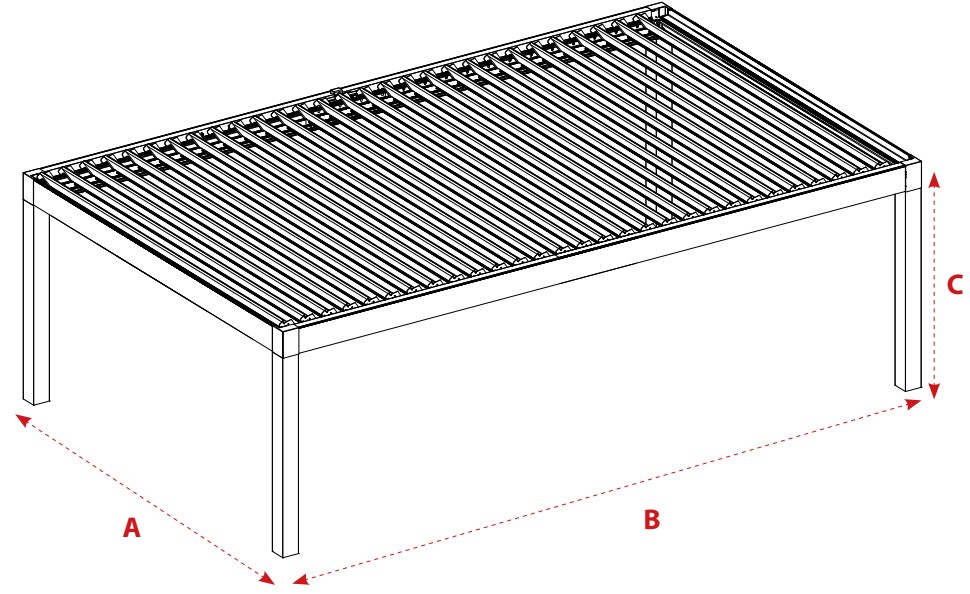

### **Inclination:**

*SkyCloud can be mounted to your living areas without the need for any elevation.*

*Thanks to special design of the ceiling panels, the water is first transferred to the stream profiles that are hidden inside the body and from there, via sewing, transferred to the ground.*

## Ölçülendirme

SkyCloud üretimi için ihtiyaç durulan ölçüler aşağıdaki gibidir:

A: Toplam Genişlik

B: Toplam Açılım

C: Sistem Yüksekliği

### Dimensioning

*The dimensions required fro the manufacturing of SkyCloud are as provided below;*

*A: Total width*

*B: Total declination*

*C: Pole height*