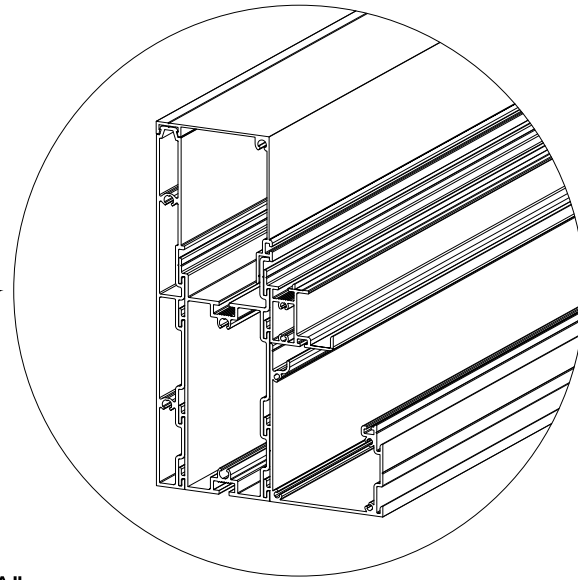

**PANEL LIGHT** is ceiling lighting integrated with aluminum profiles.

*Especially if you are looking for a high quality lighting, **PANEL LIGHT** will be the perfect solution for your needs.*

SKYCLOUD SYSTEM

DETAIL "A"

DETAIL "B"

DETAIL "C"

DETAIL "D"

DETAIL "E"

DETAIL "F"

SKYCLOUD TOP VIEW

SECTION "X-X"