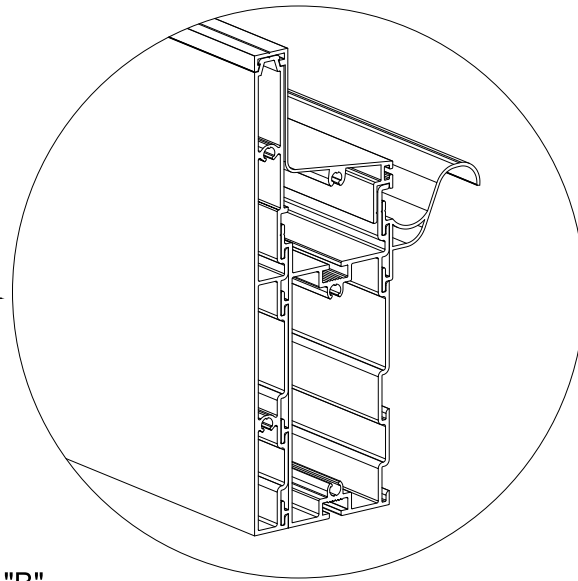

**PANEL LIGHT** is ceiling lighting integrated with aluminum profiles.

*Especially if you are looking for a high quality lighting, **PANEL LIGHT** will be the perfect solution for your needs.*

SKYCLOUD SYSTEM

DETAIL "A"

DETAIL "B"

DETAIL "C"

DETAIL "D"

DETAIL "E"

DETAIL "F"

SKYCLOUD TOP VIEW

SECTION "X-X"