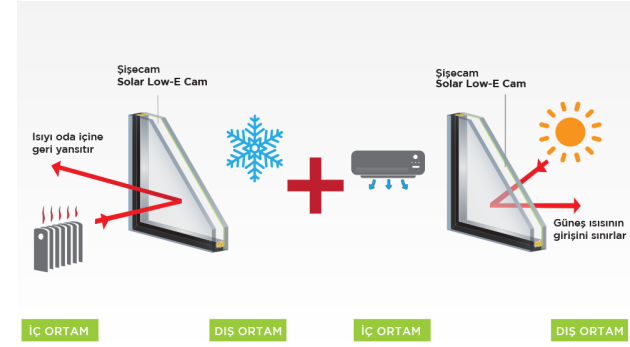

SkyFix yine benzerlerinden farklı olarak "radyuslu çatı" olarak üretilebilen ilk kış bahçesi konseptidir.

Double-Glazing teknolojisinin size sunduğu hem ısıtma hem de soğutma kolaylığı hem konfor hem de çevreci bir yaşam alanında keyifli zamanlar geçirmenizi sağlar.

Kullanım Şekli:

SkyFix, hem kişisel hem de ticari alanlarda oldukça rahat kullanılabileceğiniz şık ve sağlam bir tasarıma sahiptir.

Yenilikçi tasarımı ve alan kullanımında yarattığı opsiyonlar sayesinde size keyifle yaşanacak alanlar yaratır.

Advantages of Use

With its affordable price and assembly time that does not exceed a couple of hours, SkyFix, is a perfect solution for your needs that is both fast and economic.

Apart from its equivalents, SkyFix is the first and only system that provides double-glazing glass ceiling panels property.

Again, different from the likes of, SkyFix is the first winter garden concept that can be manufactured as "ceiling with radius".

The ease of both heating and cooling provided you with the double-glazing technology enable you to spend moments of pleasure in a living area that is both comfortable and environmental.

Method of Use:

SkyFix has an elegant and solid design that you may comfortably use in both personal and commercial areas.

Thanks to its innovative design and options created in use of area, it creates you areas in which you may live with pleasure.