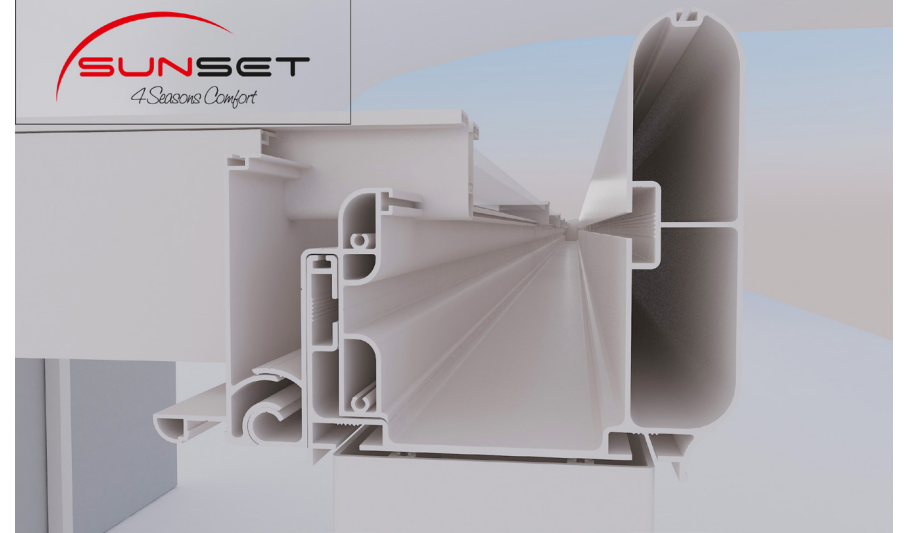

Dere ve Su Tahliye Kapasitesi

SkyFix her 18 m2 alan için "1" adet inişli dikmeye ihtiyaç duyar.

Dere Su Taşıma ve Tahliye Kapasitesi (Standart: TS EN 12056-3)

Oluk Kapasitesi	1,20 L/S
Drenaj Kapasitesi	1,05 L/S
Drenaj İhtiyacı*	18 m2/1Adet

Şiddetli Yağış Koşullarında (0,031 L/S)

Stream and Water Discharge Capacity
For each of the 18 m2 fabric area, SkyFix requires "1" unit of leg assy.

Stream Water Transfer and Discharge Capacity (Standard: TS EN 12056-3)

Groove Capacity	1,20 L/S
Drainage Capacity	1,05 L/S
Drainage Requirement*	18 m2/1Piece

Under conditions of heavy rainfall (0,031 liters per hour)