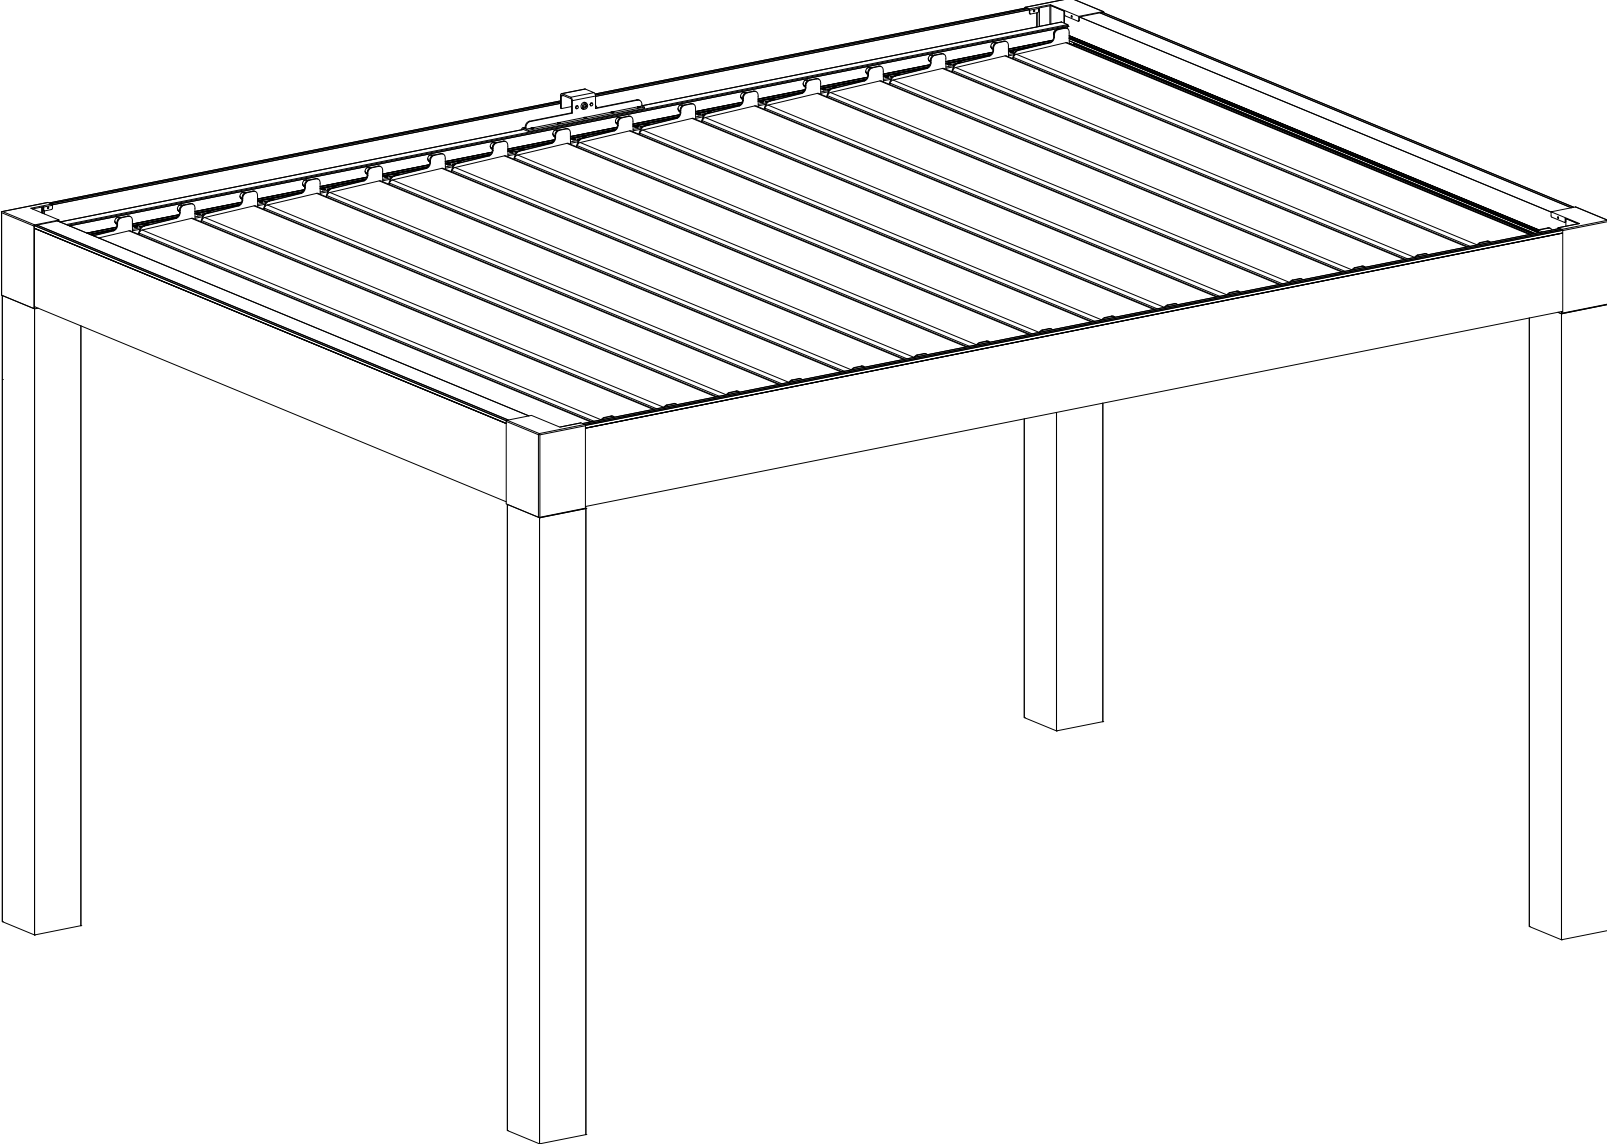

**FRAME LIGHT** offers environment lighting with an integrated profile added to your SkyCloud main body depending on your desire

**FRAME LIGHT** is offered to your choice with full lighting or decorative lighting options.

**PANEL LIGHT** is ceiling lighting integrated with aluminum profiles.

*Especially if you are looking for a high quality lighting, **PANEL LIGHT** will be the perfect solution for your needs.*

SKYCLOUD SYSTEM