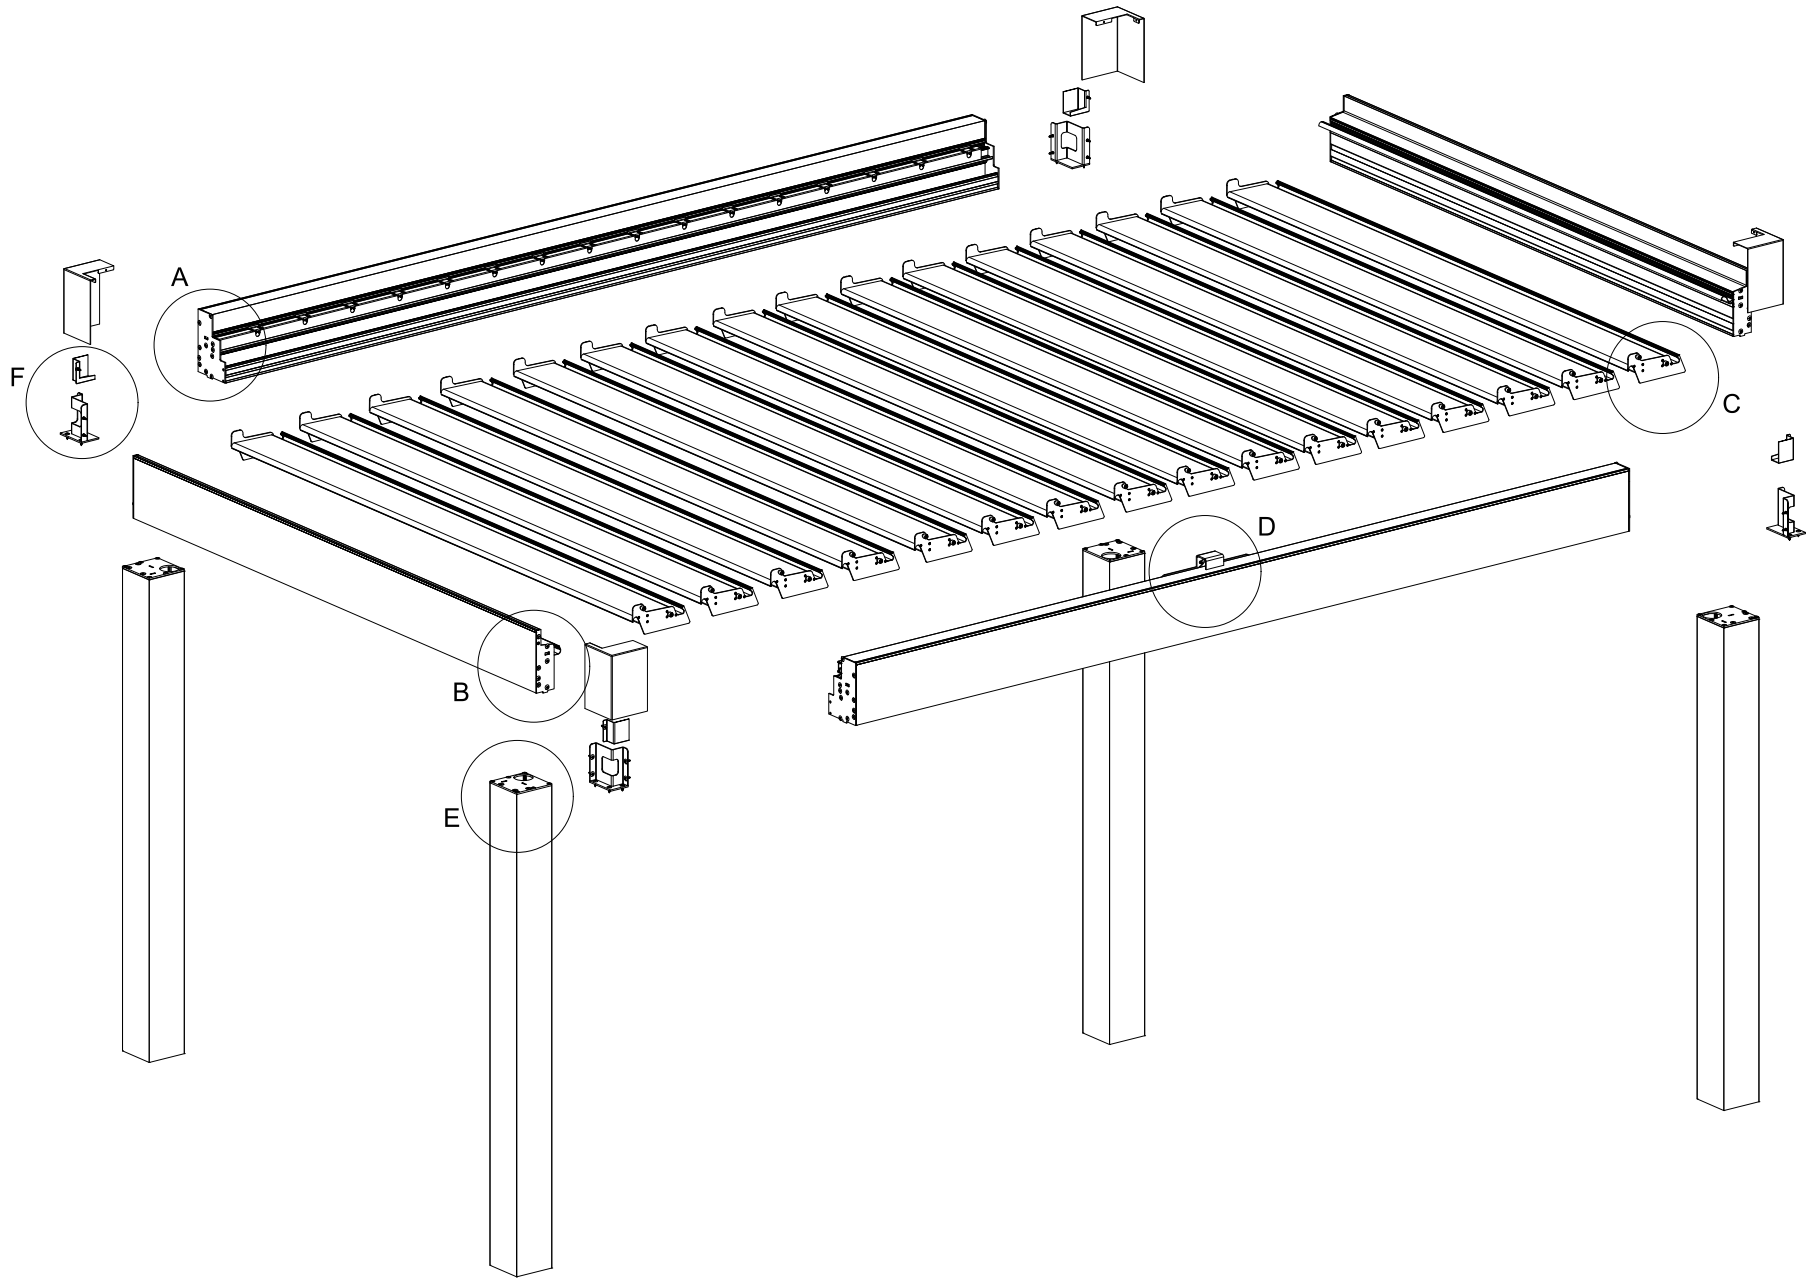

**FRAME LIGHT** offers environment lighting with an integrated profile added to your SkyCloud main body depending on your desire

**FRAME LIGHT** is offered to your choice with full lighting or decorative lighting options.

**PANEL LIGHT** is ceiling lighting integrated with aluminum profiles.

*Especially if you are looking for a high quality lighting, **PANEL LIGHT** will be the perfect solution for your needs.*

SKYCLOUD SYSTEM