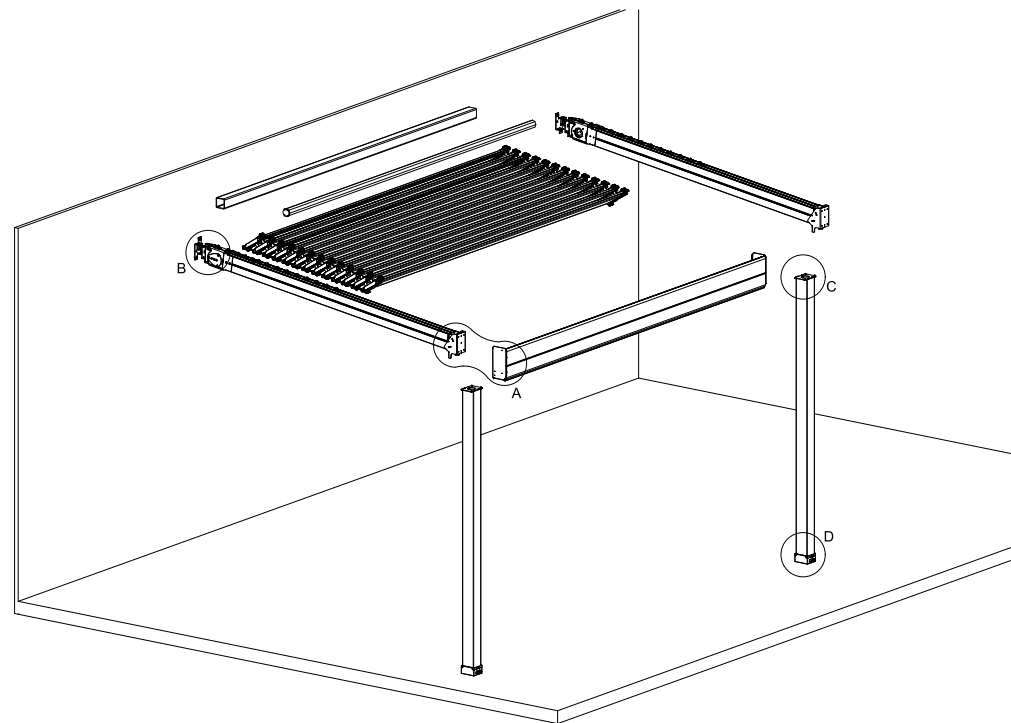

SKYFREE SYSTEM