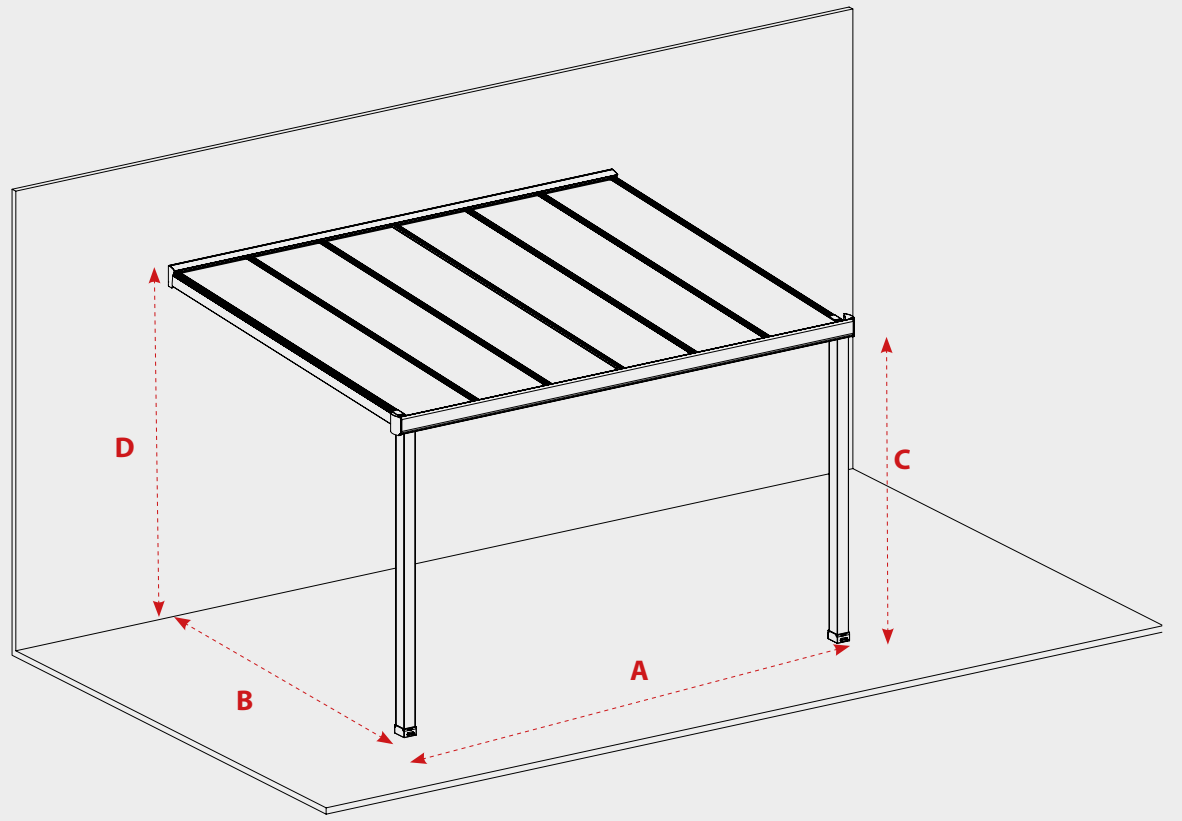

### Dimensioning

The dimensions required fro the manufacturing of SkyFix are as provided below;

A: Total width

B: Total projection

C: Frontal pole height

D: Rear height of the system