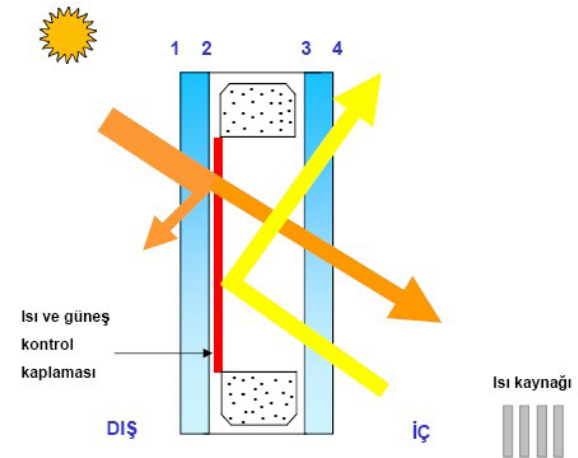

SkyFix yine benzerlerinden farklı olarak "radyuslu çatı" olarak üretilebilen ilk kış bahçesi konseptidir.

Double-Glazing teknolojisinin size sunduğu hem ısıtma hem de soğutma kolaylığı hem konfor hem de çevreci bir yaşam alanında keyifli zamanlar geçirmenizi sağlar.

Kullanım Şekli:

SkyFix, hem kişisel hem de ticari alanlarda oldukça rahat kullanılabileceğiniz şık ve sağlam bir tasarıma sahiptir.

Yenilikçi tasarımı ve alan kullanımında yarattığı opsiyonlar sayesinde size keyifle yaşanacak alanlar yaratır.

Advantages of Use

With its affordable price and assembly time that does not exceed a couple of hours, SkyFix, is a perfect solution for your needs that is both fast and economic.

Apart from its equivalents, SkyFix is the first and only system that provides double-glazing glass ceiling panels property.

Again, different from the likes of, SkyFix is the first winter garden concept that can be manufactured as "ceiling with radius".

The ease of both heating and cooling provided you with the double-glazing technology enable you to spend moments of pleasure in a living area that is both comfortable and environmental.

Method of Use:

SkyFix has an elegant and solid design that you may comfortably use in both personal and commercial areas.

Thanks to its innovative design and options created in use of area, it creates you areas in which you may live with pleasure.