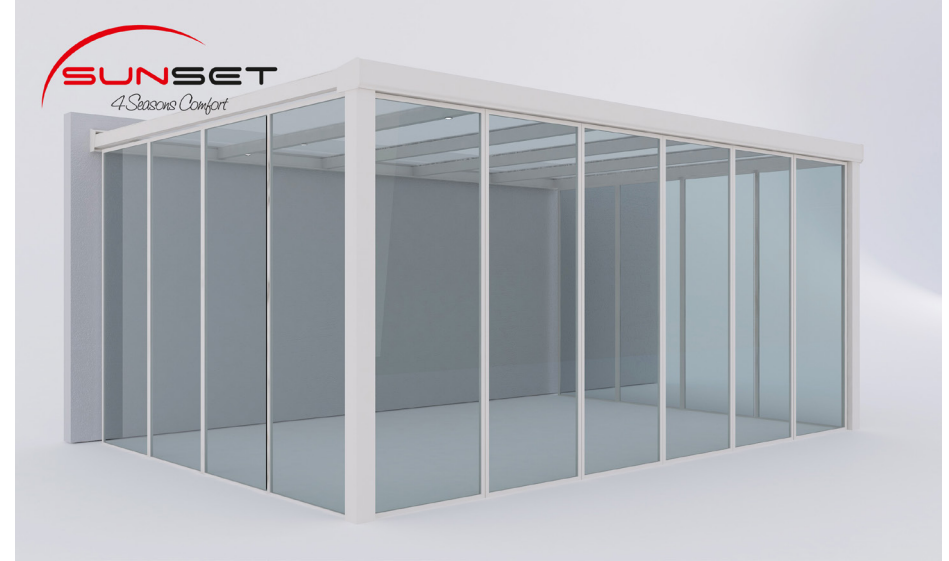

İster evinizin bir uzantısı olarak isterse bahçenizde kendi ayakları üzerinde bağımsız olarak kurulabilir.

Çatı konseptini oluşturan double-glazing ve polycarbonat paneller saydam veya yarı saydam yüzeyleri ile sizi bulduğunuz ortamla bütünleştirir, keyif verici bir yaşam alanı sağlar.

SkyFix, ürüne entegre edilecek yan cam ve kapı sistemleri ile tam bir kış bahçesi olarak düzenlenebilir.

Ayrıca SkyFix ile ihtiyaçlarınız doğrultusunda veranda, araç park alanı, Hobi evi gibi sınırsız sayıda yaşam alanı ihtiyacınıza cevap verecektir.

SkyFix is a product of Sky family that is specifically designed for use, especially in the residential areas with the winter garden concept.

At SkyFix, the ceiling is manufactured with "Double-Glazing" or "Polycarbonate" panels.

It can be established both as an extension of your house or in your garden, as an independent structure standing on its own feet.

With their opaque and semi-opaque surfaces, the double-glazing and polycarbonate panels that make up the ceiling concept integrate you with the environment and provides you a delightful living space.

With the side window and door systems that will be integrated into the product, SkyFix can be arranged as a complete winter garden as well.

In addition to that, with SkyFix, an unlimited number of your living area requirements like veranda, car park area and hobby house will be satisfied.