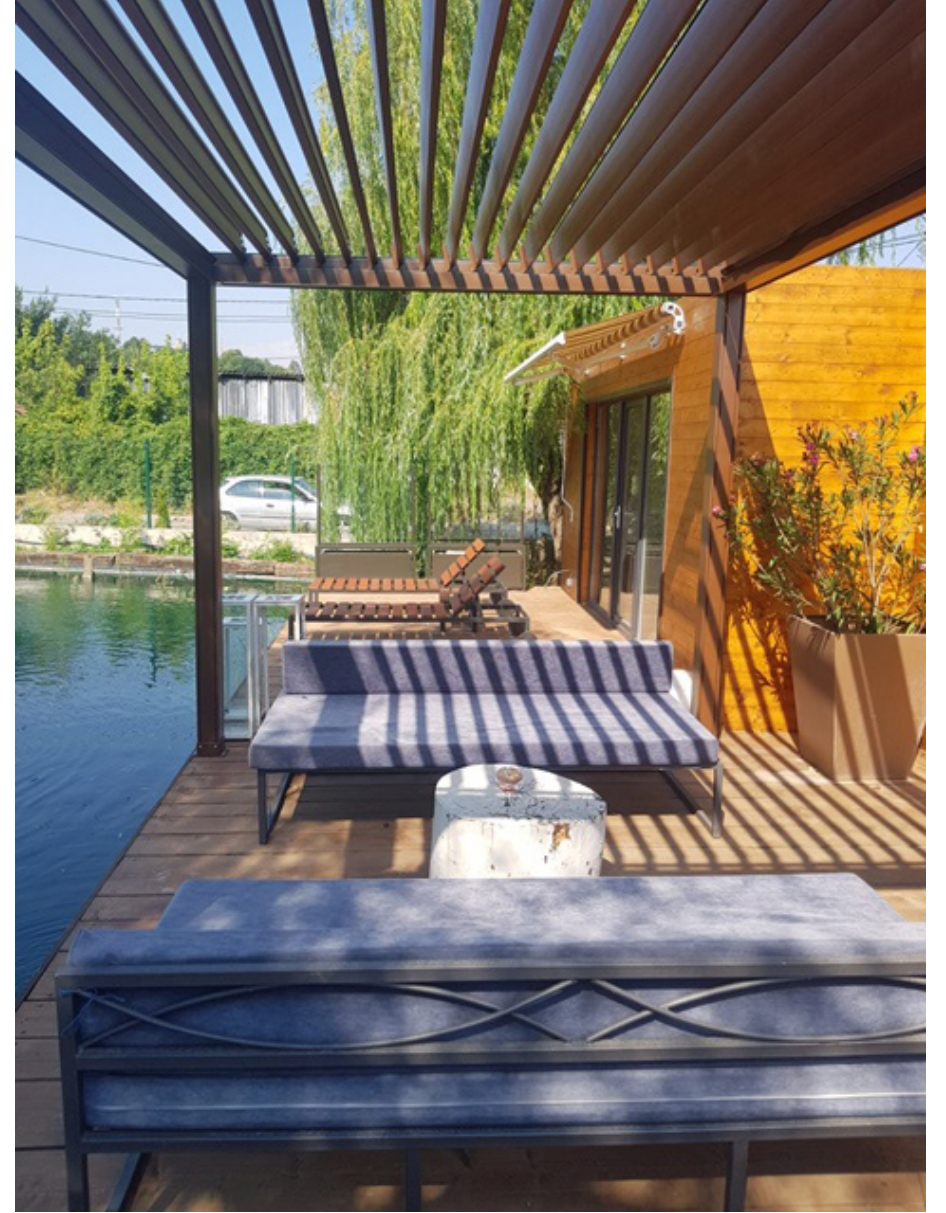

Kullanım Avantajları

SkyCloud ürünümüzde tavanı oluşturan ve 0 ila 124 derece arasında kendi ekseninde hareketli alüminyum paneller size sınırsız bir kullanım özgürlüğü sağlayacaktır:

SkyCloud kendi ayakları üzerinde bağımsız bir ürün olarak monte edilebileceği gibi duvar ya da tavan altı alanlarda özel taşıyıcılar ile kurulabilir.

SkyCloud modeli istenen sayıda ve yönde ürünün yan yana kurulması sayesinde ihtiyaç duyduğunuz alanın tamamen kapatılmasını sağlayacaktır.

Advantages of Use

In our SkyCloud product, the aluminum panels that can rotate on their own axis between 0 and 124 degrees will provide you an unlimited freedom of use:

While SkyCloud can be assembled as an independent product that stands on its own feet, via special support weighting arms, it can also be assembled at the areas under ceilings or walls.

Via assembly of desired number of products side by side in the desired direction, SkyCloud model will enable you to fully enclose the area that you need to enclose.