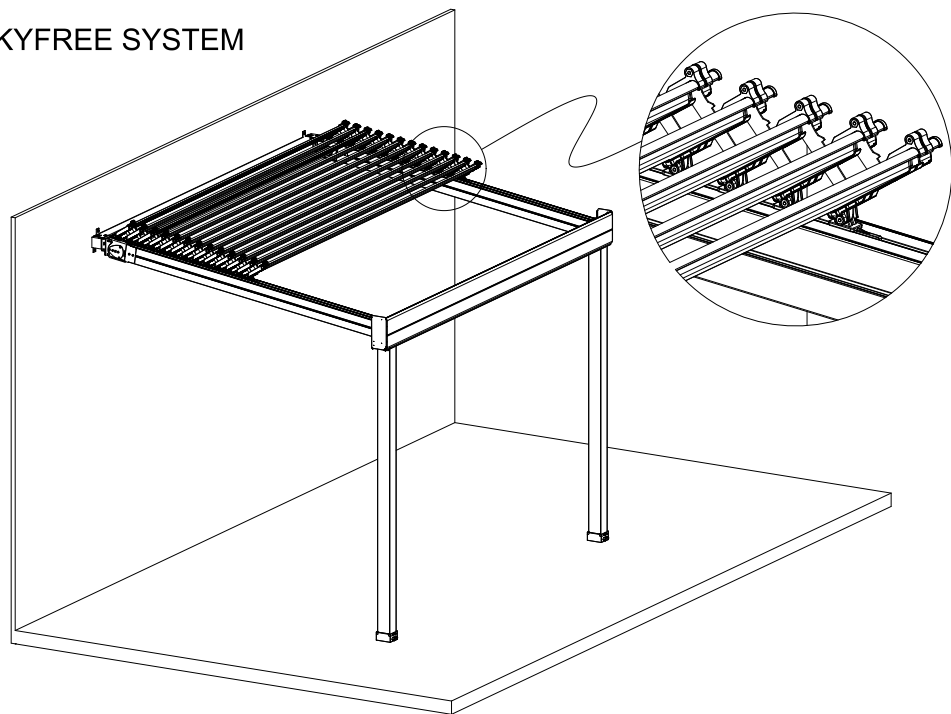

SKYFREE SYSTEM