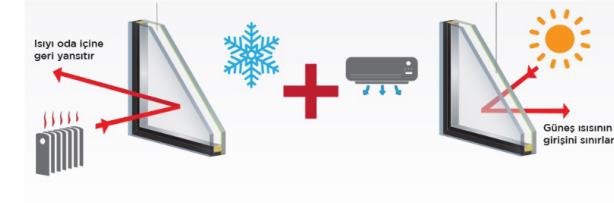

SkyFix yine benzerlerinden farklı olarak "radyuslu çatı" olarak üretilebilen ilk kış bahçesi konseptidir.

Double-Glazing teknolojisinin size sunduğu hem ısıtma hem de soğutma kolaylığı hem konfor hem de çevreci bir yaşam alanında keyifli zamanlar geçirmenizi sağlar.

Kullanım Şekli:

SkyFix, hem kişisel hem de ticari alanlarda oldukça rahat kullanılabileceğiniz şık ve sağlam bir tasarıma sahiptir.

Yenilikçi tasarımı ve alan kullanımında yarattığı opsiyonlar sayesinde size keyifle yaşanacak alanlar yaratır.

Advantages of Use

With its affordable price and assembly time that does not exceed a couple of hours, SkyFix, is a perfect solution for your needs that is both fast and economic.

Apart from its equivalents, SkyFix is the first and only system that provides double-glazing glass ceiling panels property.

Again, different from the likes of, SkyFix is the first winter garden concept that can be manufactured as "ceiling with radius".

The ease of both heating and cooling provided you with the double-glazing technology enable you to spend moments of pleasure in a living area that is both comfortable and environmental.

Method of Use:

SkyFix has an elegant and solid design that you may comfortably use in both personal and commercial areas.

Thanks to its innovative design and options created in use of area, it creates you areas in which you may live with pleasure.