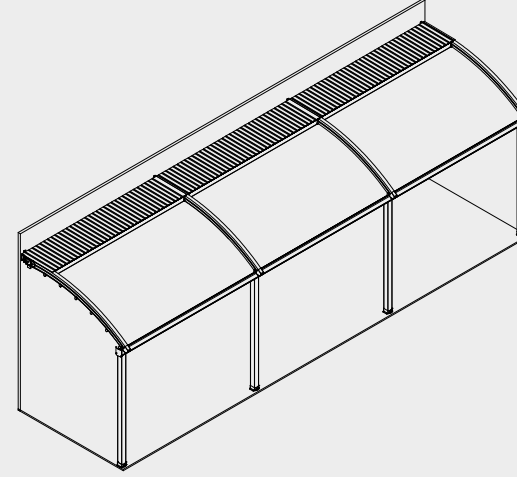

DIAMOND SERIES		Min Width	Min Projection	Max Width	Max. Projection
4 Rails	800 cm	400 cm	1200 cm	800 cm	
	32 m²		96 m²		

GOLD SERIES		Min Width	Min Projection	Max Width	Max. Projection
4 Rails	800 cm	400 cm	1200 cm	700 cm	
	32 m²		84 m²