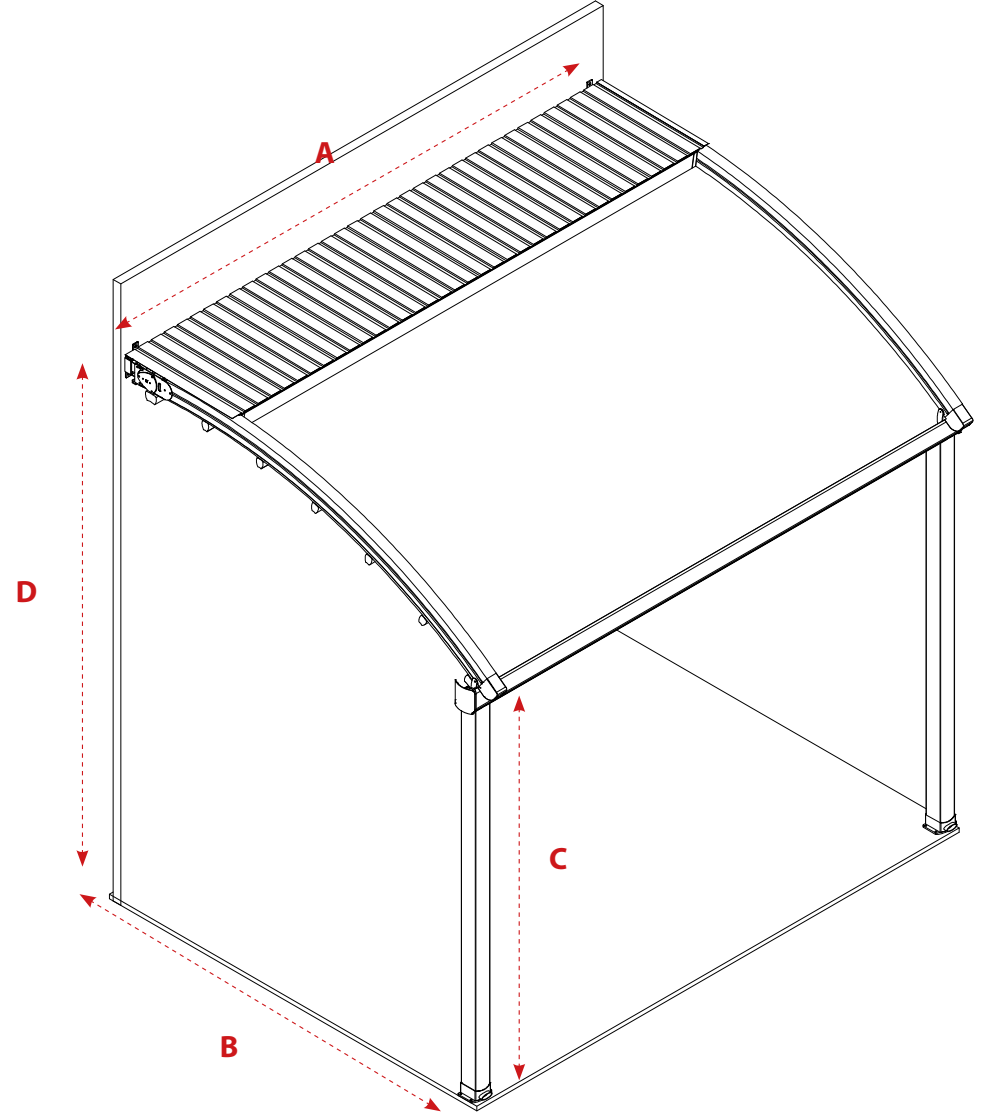

Ölçülendirme

Willow üretimi için ihtiyaç durulan ölçüler aşağıdaki gibidir:

A: Toplam Genişlik

B: Toplam Açılım

C: Ön Dikme Yüksekliği

D: Sistem Arka Yüksekliği

Dimensioning

The dimensions required fro the manufacturing of Willow are as provided below;

A: Total width

B: Total projection

C: Frontal pole height

D: Rear height of the system