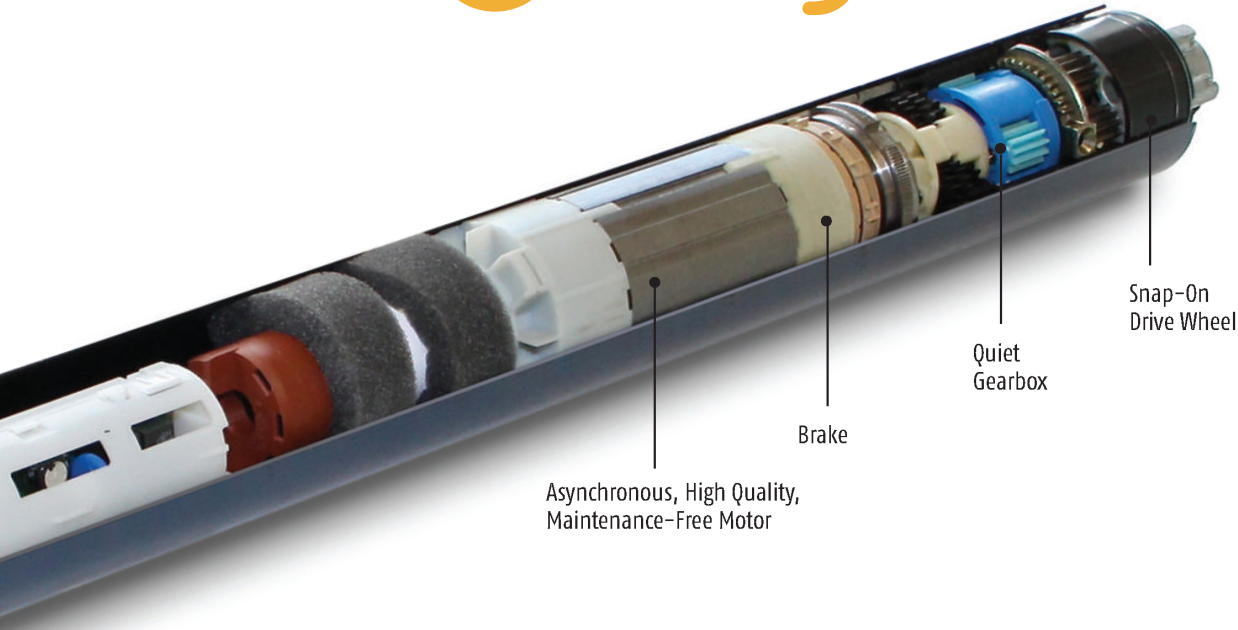

Motor

Sunset AS, dünyanın en kaliteli Motor Üreticisi Somfy markasının EXPERT sertifikalı bayisidir.

Dünyanın en önemli Tüp Motor üreticisi olan Somfy, ürümüzün size yıllarca sorumsuz bir şekilde hizmet etmesini sağlar.

Somfy Motor ve Somfy Uzaktan Kumandaları "5" yıl garantilidir.

somfy®

Motor:

Sunset A.S. is an Expert certified branch of Somfy brand, which is the finest quality engine producer of the world.

Somfy, which is the most important tube engine producer of the world, enables our product to serve you for many years without problems.

Somfy engines and Somfy Remote Controllers are guaranteed for a period of "5" years.